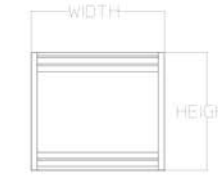

LOUVRE
LF-34 AND LF-41