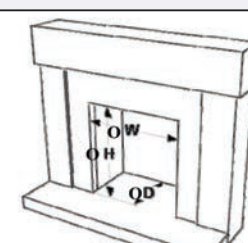

Existing Fireplace