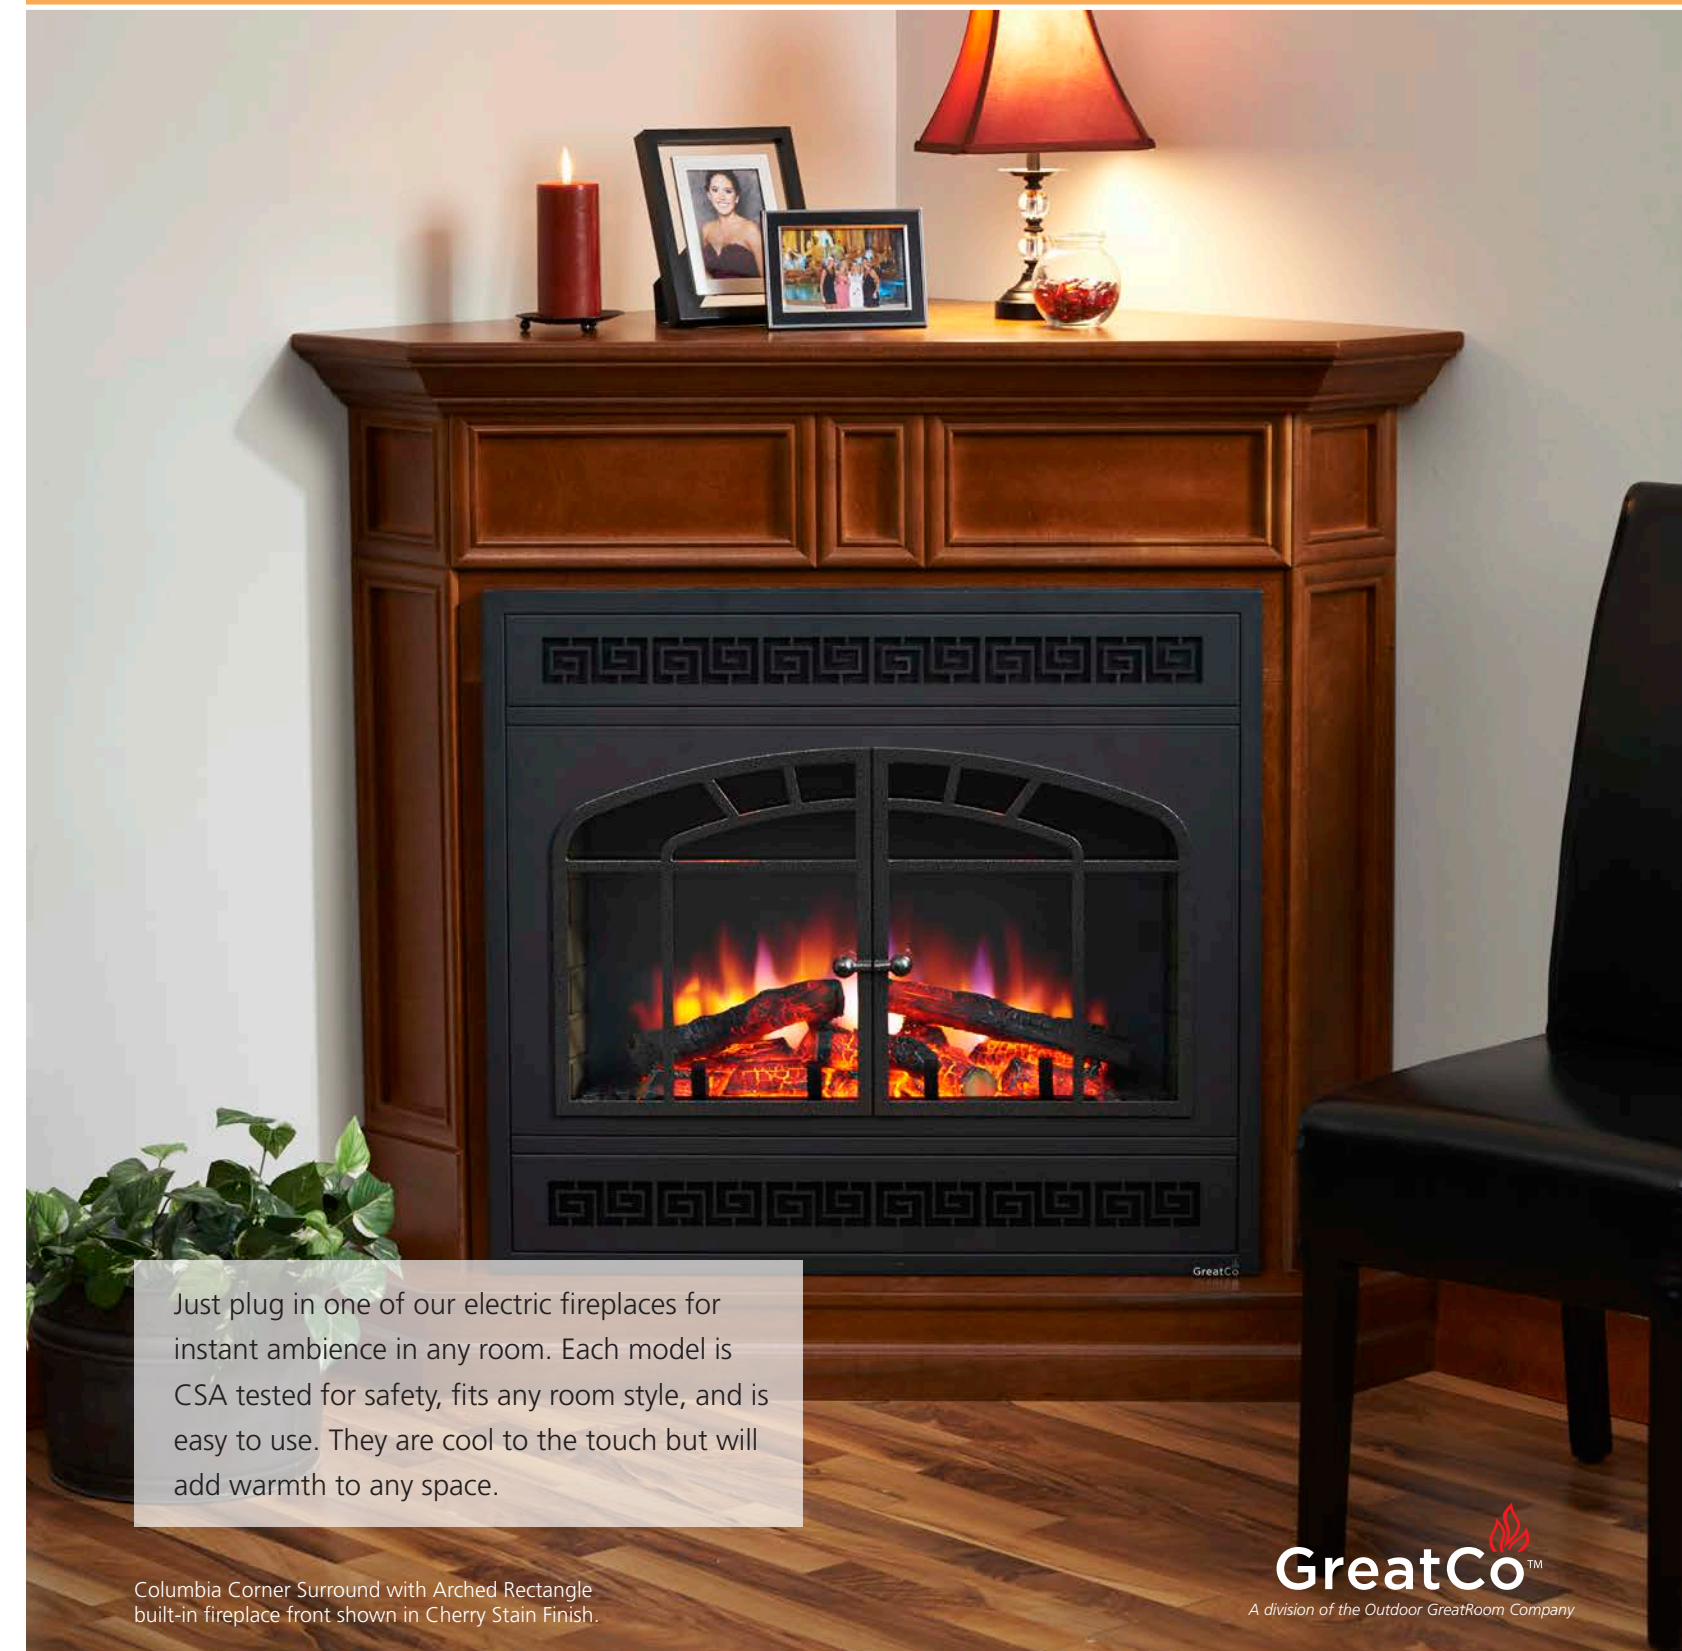

Fireplace Insert (GI-29)

Fireplace Surround (IS-36 & IS-42)

Existing Fireplace

# Gallery

Electric Fireplaces

BUILT-IN | HD LINEAR | INSERT

Just plug in one of our electric fireplaces for instant ambience in any room. Each model is CSA tested for safety, fits any room style, and is easy to use. They are cool to the touch but will add warmth to any space.

This hot fireplace feels cool to the touch, yet, puts out heat when you want it. It hangs like a piece of art – easy to install and sets up in minutes. Place this wall-mount linear fireplace on any interior wall with an electric outlet. Just plug it in and have a beautiful fire instantly.