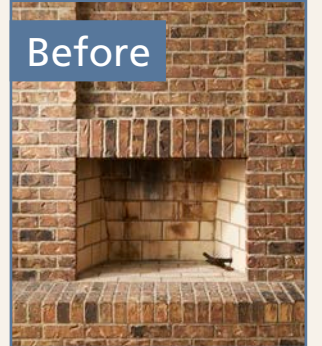

Gallery Built-In Fireplace Features

- Choice of decorative fireplace fronts
- Bottom riser included for additional value!
- Operating costs as low as a penny per day with flame and backlighting, and 9-18 cents per hour with the heater on.
- Realistic-looking fire and coals
- High efficiency LED on fire and backlighting— Uses only 15 watts.
- 1500 watt heater
- Full feature remote control
- Ultra quiet 2 speed heater fan
- High impact tempered glass front
- Operates on standard 110 volt plug-in
- 9 different timer settings

Remote Control Features

- realistic-looking flame
- ambient backlighting
- fan for heat
- thermostat
- timer

Gallery Electric Insert Fireplace Features

- Use virtually anywhere in your home
- Designed for pre-existing fireplaces but can be installed in a custom cabinet or recessed into a wall
- Operating costs as low as a penny per day with flame and backlighting, and 9-18 cents per hour with the heater on.
- Realistic-looking fire, logs, and ember bed— choose your flame intensity
- Faux brick background
- LED flame, log, ember bed, and background lighting
- 1500 watt heater— 100% efficient
- Full feature remote control
- Ultra quiet 2 speed heater fan
- High impact tempered glass front
- Operates on standard 120 volt plug-in

Before

After

Fireplace Insert shown with 42" surround

Select your ideal fire.

Choose from a large range of options – from fire intensity, to backlighting and ember lighting, to heat range and more!

Remote Control Features