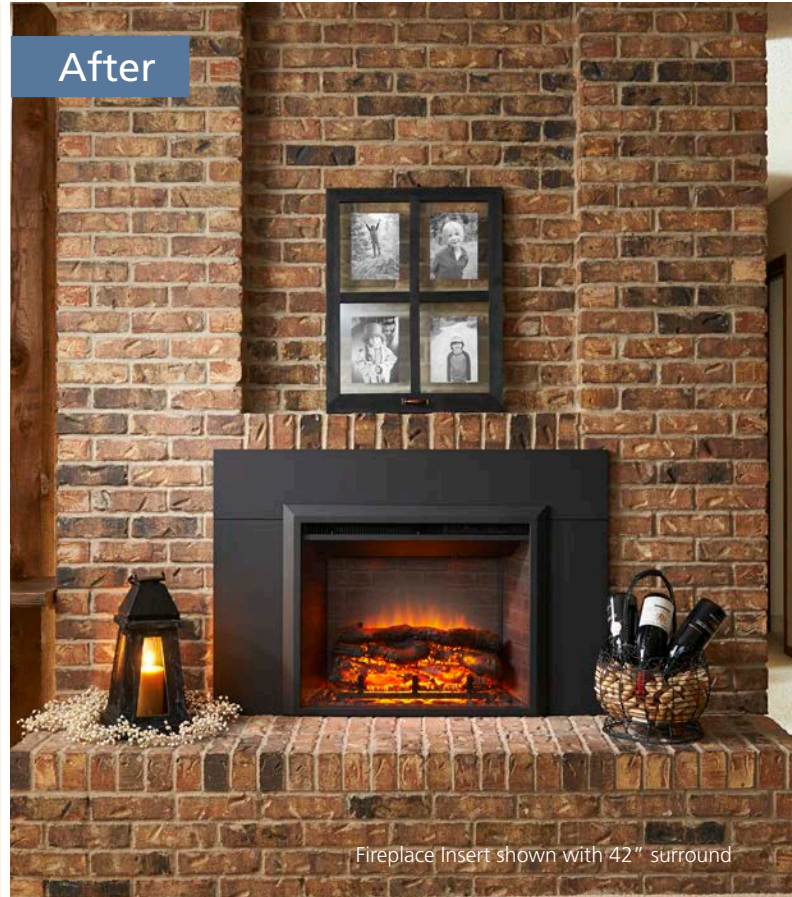

Remote Control Features

- realistic-looking flame
- ambient backlighting
- fan for heat
- thermostat
- timer

Gallery Electric Insert Fireplace Features

- Use virtually anywhere in your home
- Designed for pre-existing fireplaces but can be installed in a custom cabinet or recessed into a wall
- Operating costs as low as a penny per day with flame and backlighting, and 9-18 cents per hour with the heater on.
- Realistic-looking fire, logs, and ember bed— choose your flame intensity
- Faux brick background
- LED flame, log, ember bed, and background lighting
- 1500 watt heater— 100% efficient
- Full feature remote control
- Ultra quiet 2 speed heater fan
- High impact tempered glass front
- Operates on standard 120 volt plug-in

Before

After

Fireplace Insert shown with 42" surround

Select your ideal fire.

Choose from a large range of options – from fire intensity, to backlighting and ember lighting, to heat range and more!

Remote Control Features