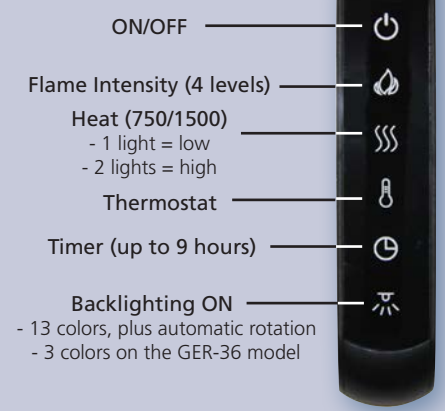

This hot fireplace feels cool to the touch, yet, puts out heat when you want it. It hangs like a piece of art – easy to install and sets up in minutes. Place this wall-mount linear fireplace on any interior wall with an electric outlet. Just plug it in and have a beautiful fire instantly.

Model GE-58

Model GE-78

Select your ideal fire.

Choose from a large range of options – from fire intensity, to backlighting color, to heat range and more!

- ON/OFF
- Flame Intensity (4 levels)
- Heat (750/1500)  
- 1 light = low  
- 2 lights = high
- Thermostat
- Timer (up to 9 hours)
- Backlighting ON  
- 13 colors, plus automatic rotation  
- 3 colors on the GER-36 model