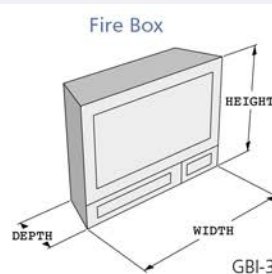

specifications

Gallery Built-In Fireplace Specifications

MODEL	HEIGHT	WIDTH	DEPTH	WATTAGE
GBI-34	26 1/4"	33 1/2"	11 1/4"	750/1500
GBI-41	31 3/8"	40 3/8"	11 1/4"	750/1500
LF-34	29 3/4"	33 7/8"	1"	NA
LF-41	34 13/16"	40 3/4"	1"	NA
FAF-34	29 3/4"	33 7/8"	1"	NA
FAF-41	34 13/16"	40 3/4"	1"	NA
ARF-34	29 3/4"	33 7/8"	1"	NA
ARF-41	34 13/16"	40 3/4"	1"	NA
COL-COR-RIS-K	45 1/4"	51"	31"	NA
COLUMBIA CORNER TV	4 3/4"	39"	16 1/2"	NA
RIO-34-K / RIO-41-K	44 1/2" / 49"	51" / 58"	16" / 16"	NA
RIO-34-BOOK CASE / RIO-41-BOOK CASE	32 3/4" / 32 3/4"	48 1/4" / 54 1/4"	15" / 15"	NA

GBI-34 AND GBI-41