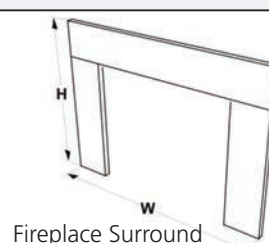

Fireplace Surround (IS-36 & IS-42)