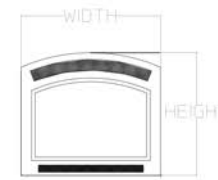

FULL ARCH
FAF - 34 AND FAF-41