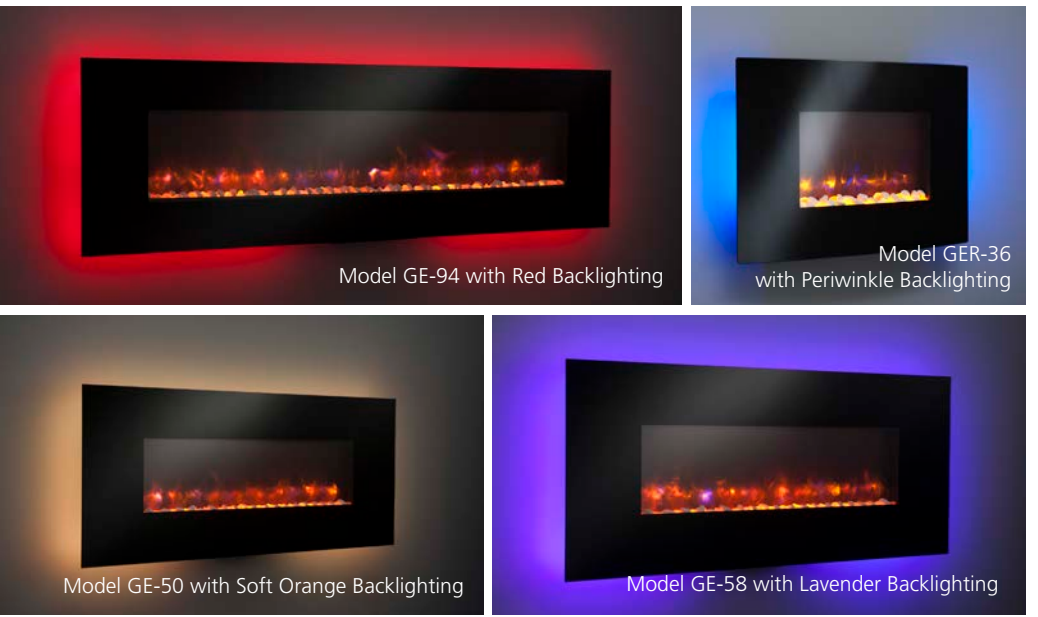

This hot fireplace feels cool to the touch, yet, puts out heat when you want it. It hangs like a piece of art – easy to install and sets up in minutes. Place this wall-mount linear fireplace on any interior wall with an electric outlet. Just plug it in and have a beautiful fire instantly.

Model GE-58

Model GE-78

Select your ideal fire.

Choose from a large range of options – from fire intensity, to backlighting color, to heat range and more!

- ON/OFF
- Flame Intensity (4 levels)
- Heat (750/1500)  
- 1 light = low  
- 2 lights = high
- Thermostat
- Timer (up to 9 hours)
- Backlighting ON  
- 13 colors, plus automatic rotation  
- 3 colors on the GER-36 model

Add ambience...  
Choose up to 13 backlight colors!

Customize your High Definition Linear Wall-Mount Electric fireplace to fit any space. With six widths and up to 13 backlight color options, this fireplace is sure to please any eye. All linear models are flat, except the GER-36, which has a curved glass front. With the ability to turn the heating element on and off while keeping the flame and backlight on, this fireplace is not only functional but also a piece of art!