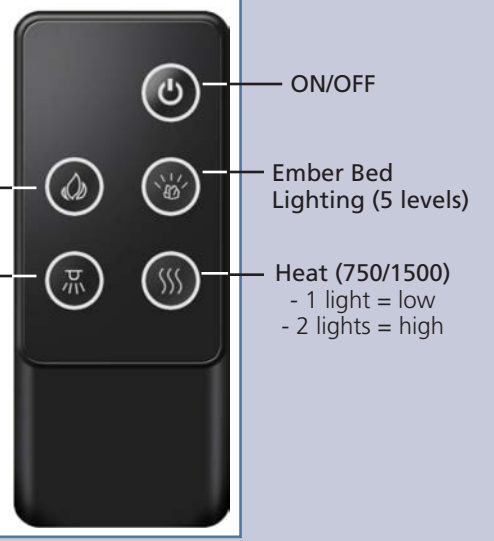

Remote Control Features

- realistic-looking flame
- ambient backlighting
- fan for heat
- thermostat
- timer

Gallery Electric Insert Fireplace Features

- Use virtually anywhere in your home
- Designed for pre-existing fireplaces but can be installed in a custom cabinet or recessed into a wall
- Operating costs as low as a penny per day with flame and backlighting, and 9-18 cents per hour with the heater on.
- Realistic-looking fire, logs, and ember bed— choose your flame intensity
- Faux brick background
- LED flame, log, ember bed, and background lighting
- 1500 watt heater— 100% efficient
- Full feature remote control
- Ultra quiet 2 speed heater fan
- High impact tempered glass front
- Operates on standard 120 volt plug-in

Before

After

Fireplace Insert shown with 42" surround

Select your ideal fire.

Choose from a large range of options – from fire intensity, to backlighting and ember lighting, to heat range and more!

Remote Control Features

Flame Intensity (4 levels)

Backlighting (2 levels)

ON/OFF

Ember Bed Lighting (5 levels)

Heat (750/1500)  
- 1 light = low  
- 2 lights = high

Just plug it in...

Can be installed virtually anywhere in your home but is designed for installing into existing fireplaces. With two size fronts this insert fits most sizes of existing masonry and zero clearance wood-burning fireplaces. Turn any traditional fireplace into an easy-to-use, clean, and efficient electric fireplace in minutes.